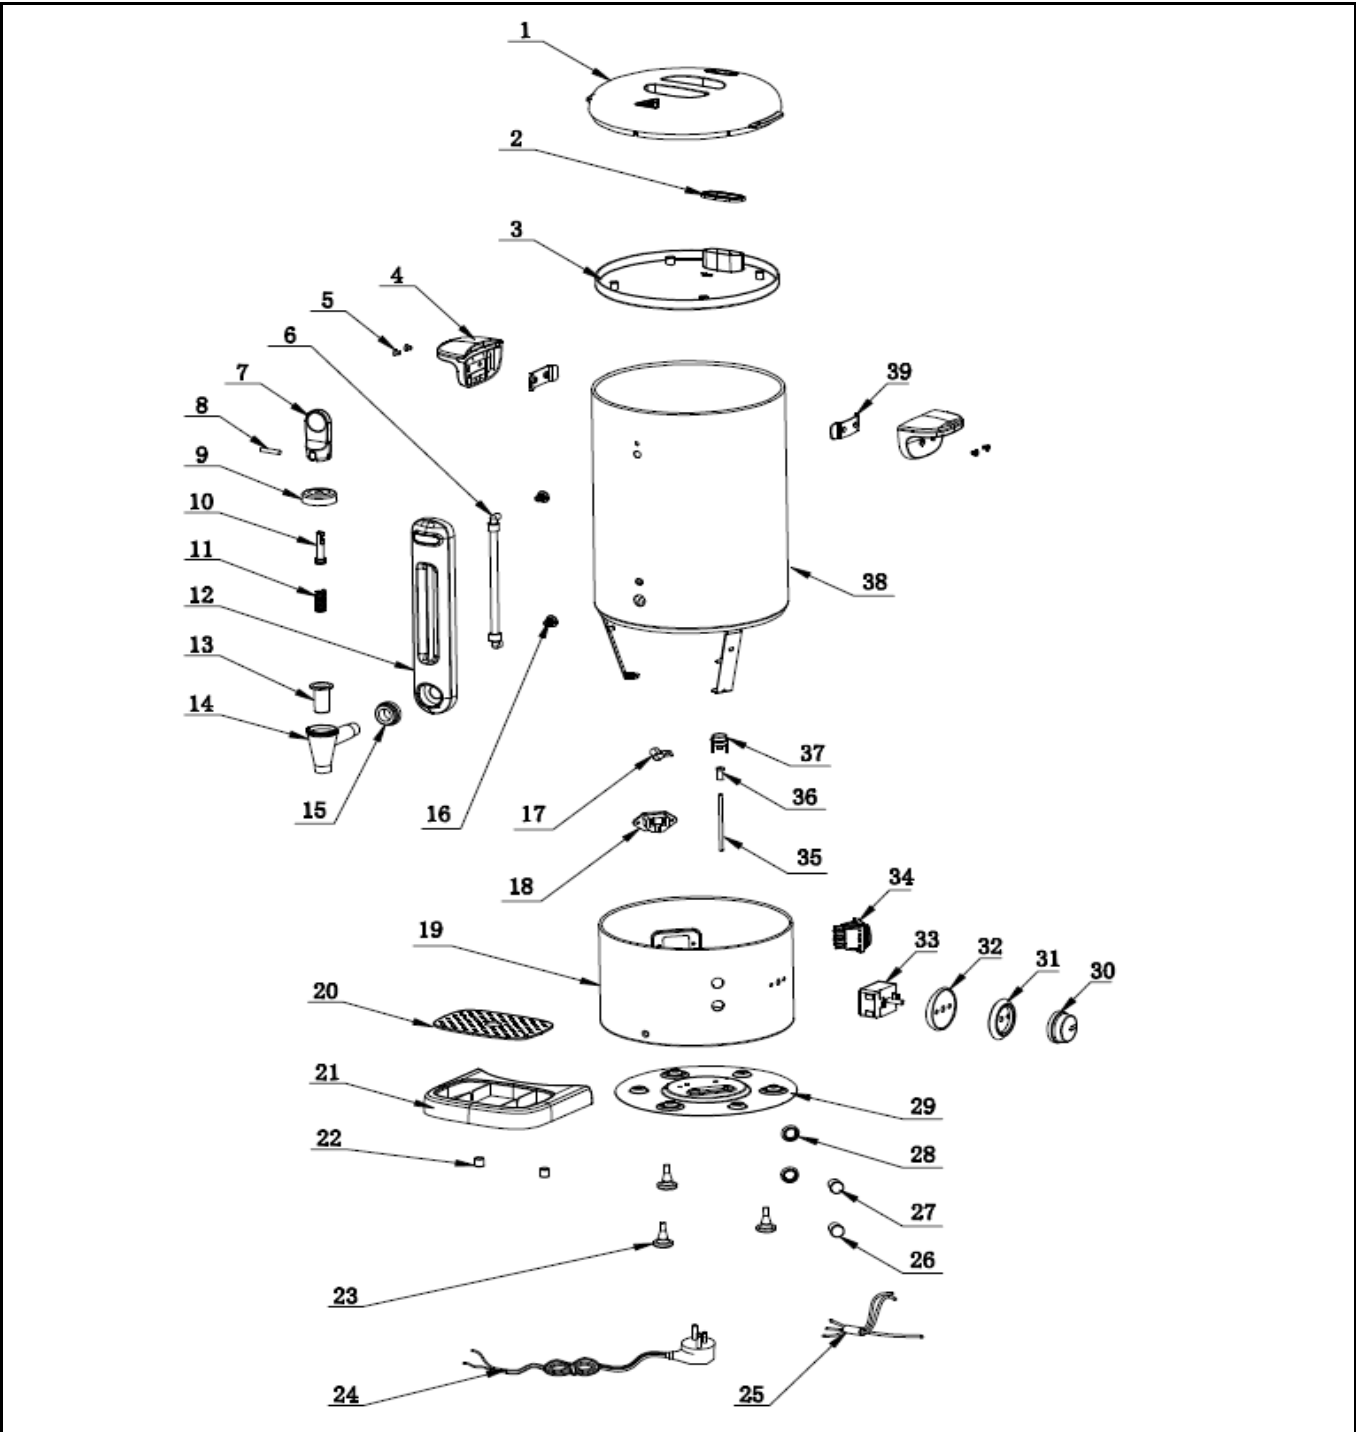

### Bill of materials (BOM)

 <b style="font-size: 24pt; font-weight: bold;">HENDI</b> <small>Tools for Chefs</small> <b>Hendi B.V.</b> Steenoven 21 3911 TX Rhenen The Netherlands	<b>Batch #</b>	<b>Appliance part#</b>
	HK081219 and up	211410
	<b>Description</b>	
Hot drinks boiler Concept Line 10L Stainless steel		

<b>Date</b>	03-10-2022	<b>Revision #</b>	1.0
<b>Revision</b>	First Bill of Materials (BOM)		

Item	Description	Part#	Quantity	Remark	Picture
1	Lid cover (top)	nss	1	Available as 980255	
2	Vent cover	nss	1	Available as 980255	
3	Lid complete	980255	1	Incl. item 1 and 2	
4	Handle	980293	2		
5	Screw	n/a	4		
6	Graduation glass	980279	1		
7	Faucet lever	nss	1	Available as 980323	
8	Faucet lever pin	nss	1	Available as 980323	
9	Faucet cover	nss	1	Available as 980323	
10	Faucet axle	nss	1	Available as 980323	
11	Faucet spring	nss	1	Available as 980323	
12	Graduation cover	n/a	1	Available as 980323	
13	Faucet silicone gasket	nss	1	Available as 980323	
14	Faucet	980323	1	Incl. item 7~11 and 13~15	
15	Faucet nut	nss	1	Available as 980323	
16	Graduation glass screw	n/a	2		
17	Thermal fuse (216C) with bracket	n/a	1	Obtain locally	
18	Power cord socket (C14)	943632	1		
19	Lower housing	n/a	1		
20	Drip tray grid	n/a	1		
21	Drip tray	n/a	1		
22	Drip tray magnet	n/a	2		
23	Feet	980330	3		
24	Power cord	900680	1		
25	Wire harness	n/a	1		
26	Indicator light (red)	980347	1	Incl. item 28	
27	Indicator light (orange)	912003	1	Incl. item 28	
28	Rubber seal indicator light	nss	2		
29	Bottom cover	n/a	1		
30	Thermostat knob	980354	1	Incl. item 31 and 32	
31	Thermostat ring	nss	1	Available as 980354	
32	Thermostat knob base plate	nss	1	Available as 980354	
33	Thermostat	980361	1		
34	Switch	205426	1		
35	Reset pin	n/a	1		
36	Reset pin coupler	n/a	1		
37	Hi-limiter (clixon 150°C)	980378	1		
38	Upper housing with heating element (950W)	n/a	1		
39	Handle bracket	n/a	2		